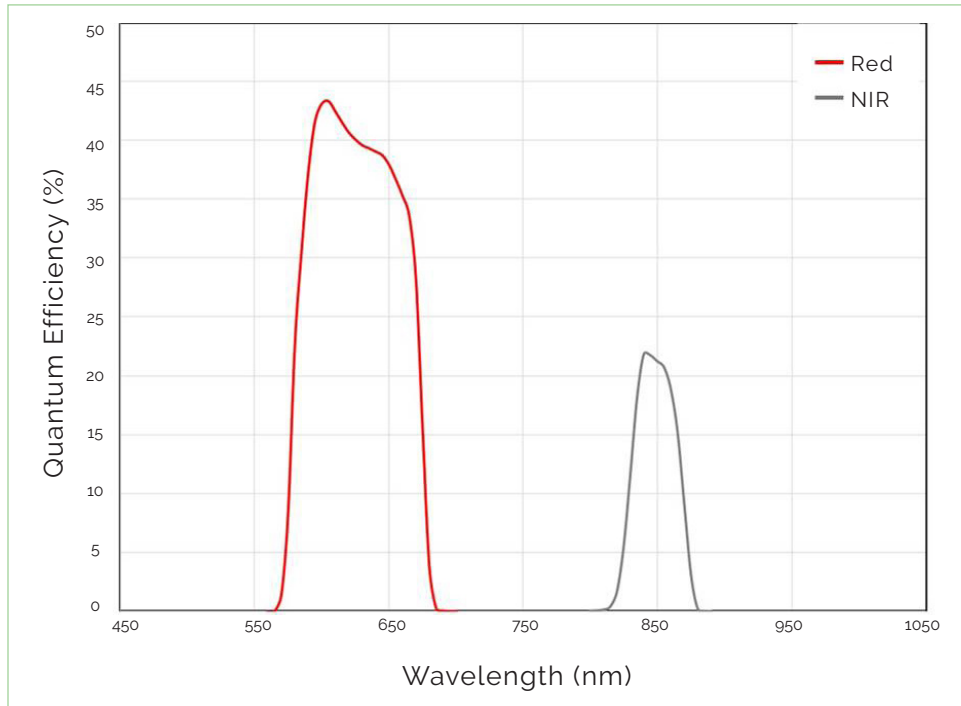

QUANTUM EFFICIENCY CURVES

Normalized Difference
Vegetation Index
(NDVI)

Normalized Difference
Red Edge
(NDRE)

Contact us—let's do something amazing!

Sentera, LLC
6636 Cedar Ave South, Ste 250
Minneapolis, MN 55423