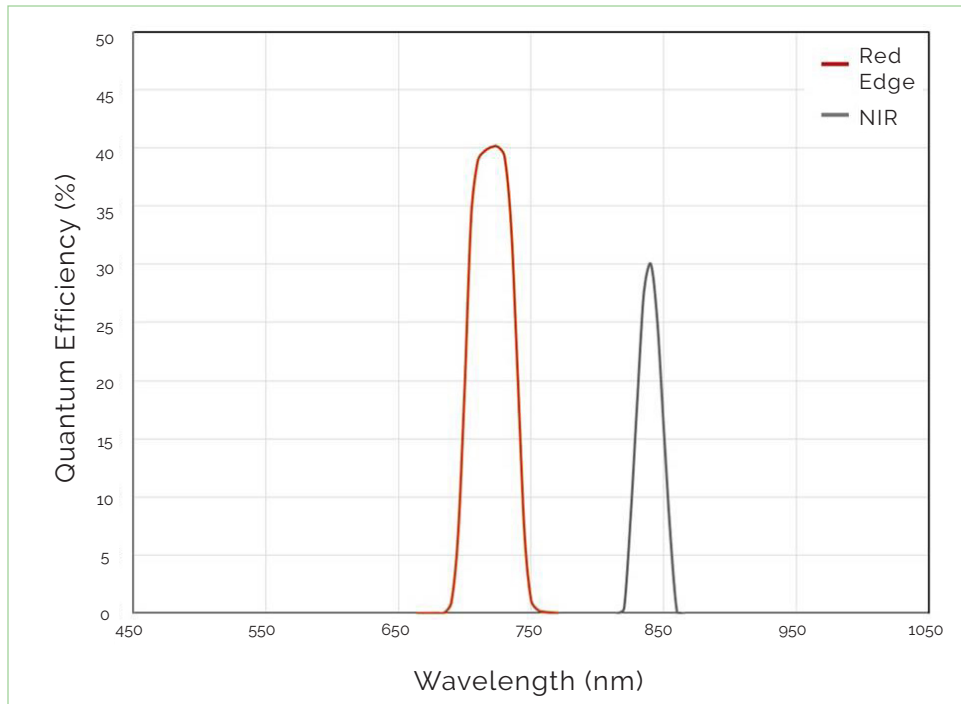

QUANTUM EFFICIENCY CURVES

Normalized Difference
Vegetation Index
(NDVI)

Normalized Difference
Red Edge
(NDRE)

Contact us—let's do something amazing!

Sentera, LLC
6636 Cedar Ave South, Ste 250
Minneapolis, MN 55423